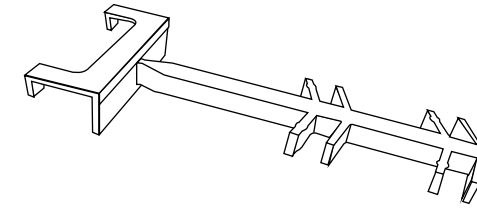

Standard Clip		Acute Angle Clip	
Air Space 1/4 " 6.4 mm Color / Style Options Gray Black		Air Space 1/4 " 6.4 mm Color / Style Options Gray Black	Air Space 3/4" 19.1 mm Color / Style Options Gray Black
Air Space 5/16" 7.9 mm Color / Style Options Gray Black		Air Space 5/16" 7.9 mm Color / Style Options Gray Black	Air Space 3/16 " 20.6 mm Color / Style Options Gray Black
Air Space 3/8 " 9.5 mm Color / Style Options Gray Black		Air Space 3/8 " 9.5 mm Color / Style Options Gray Black	
Air Space 7/16 " 11.1 mm Color / Style Options Gray		Air Space 7/16 " 11.1 mm Color / Style Options Gray Black	
Air Space 1/2 " 12.7 mm Color / Style Options Gray Black		Air Space 1/2 " 12.7 mm Color / Style Options Gray Black	
Air Space 9/16" 14.3 mm Color / Style Options Gray Black		Air Space 9/16" 14.3 mm Color / Style Options Gray Black	
Air Space 5/8 " 15.9 mm Color / Style Options Gray Black		Air Space 5/8 " 15.9 mm Color / Style Options Gray Black	
Air Space 11/16" 17.5 mm Color / Style Options Gray Black		Air Space 11/16" 17.5 mm Color / Style Options Gray Black