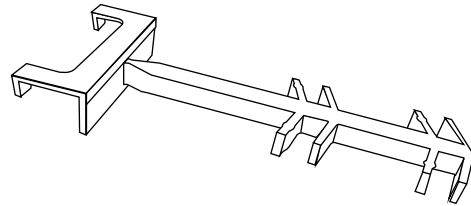

Corresponding Gridloc Clip

Standard Clip		Acute Angle Clip	
Air Space 7/16 " 11.1 mm Color / Style Options Gray Black	Air Space 3/4" 19.1 mm Color / Style Options Gray	Air Space 3/8 " 9.5 mm Color / Style Options Gray Black	Air Space 3/4" 19.1 mm Color / Style Options Gray Black
Air Space 1/2 " 12.7 mm Color / Style Options Gray/ Helima & Reg Black/ Helima & Reg	Air Space 3/16 " 20.6 mm Color / Style Options Gray	Air Space 7/16 " 11.1 mm Color / Style Options Gray Black	Air Space 3/16 " 20.6 mm Color / Style Options Gray Black
Air Space 9/16" 14.3 mm Color / Style Options Gray Black		Air Space 1/2 " 12.7 mm Color / Style Options Gray Black	
Air Space 5/8 " 15.9 mm Color / Style Options Gray/ Helima & Reg Black/ Helima & Reg		Air Space 9/16" 14.3 mm Color / Style Options Gray Black	
Air Space 11/16" 17.5 mm Color / Style Options Gray		Air Space 5/8 " 15.9 mm Color / Style Options Gray Black	
		Air Space 11/16" 17.5 mm Color / Style Options Gray Black	

Corresponding IntelliClip®

Create Your IntelliClip Part Number:

- - -
(Part #) (Offset) (Color) (Clip Option)

Example: 7-M-W BIT is 8 x 18mm Med Offset White Barbed Indexable Tip

Part #	Offset	Color	Clip Options
12A (All Metal) 12H	N- Narrow 1/4" to 3/8" Air space S- Small 5/16" to 7/16" Air space M- Medium 1/2" to 5/8" Air space L- Long 11/16" to 13/16" Air space	Clips: C- Clear anodized B-Bronze W-White P- Plastic clear PBLK- Plastic black	 *IT - Plastic Indexable Tip SW-CON - Swivel Connector SW - Swivel Clip BT - Barb Tip SB - Solid Body IT - Indexable Tip *BIT - Barbed Indexable Tip