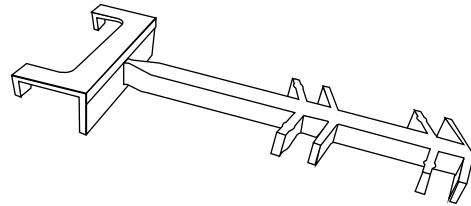

Corresponding Gridloc Clip

Standard Clip		Acute Angle Clip	
Air Space 1/4 " 6.4 mm Color / Style Options Gray Black	Air Space 11/16" 17.5 mm Color / Style Options Gray	Air Space 1/4 " 6.4 mm Color / Style Options Gray Black	Air Space 11/16" 17.5 mm Color / Style Options Gray Black
Air Space 5/16" 7.9 mm Color / Style Options Gray Black	Air Space 3/4" 19.1 mm Color / Style Options Gray Black	Air Space 5/16" 7.9 mm Color / Style Options Gray Black	Air Space 3/4" 19.1 mm Color / Style Options Gray Black
Air Space 3/8 " 9.5 mm Color / Style Options Gray Black	Air Space 3/16 " 20.6 mm Color / Style Options Gray	Air Space 3/8 " 9.5 mm Color / Style Options Gray Black	Air Space 3/16 " 20.6 mm Color / Style Options Gray Black
Air Space 7/16 " 11.1 mm Color / Style Options Gray		Air Space 7/16 " 11.1 mm Color / Style Options Gray Black	
Air Space 1/2 " 12.7 mm Color / Style Options Gray Black		Air Space 1/2 " 12.7 mm Color / Style Options Gray Black	
Air Space 9/16" 14.3 mm Color / Style Options Gray Black		Air Space 9/16" 14.3 mm Color / Style Options Gray Black	
Air Space 5/8 " 15.9 mm Color / Style Options Gray Black		Air Space 5/8 " 15.9 mm Color / Style Options Gray Black	

Corresponding IntelliClip®

Create Your IntelliClip Part Number:

- - -
(Part #) (Offset) (Color) (Clip Option)

Example: 7-M-W BIT is 8 x 18mm Med Offset White Barbed Indexable Tip

Part #	Offset	Color	Clip Options
21	N- Narrow 1/4" to 3/8" Air space S- Small 5/16" to 7/16" Air space M- Medium 1/2" to 5/8" Air space L- Long 11/16" to 13/16" Air space	Clips: C- Clear anodized B-Bronze W-White P- Plastic clear	*IT - Plastic Indexable Tip
			SW-CON - Swivel Connector
			SW - Swivel Clip
			BT - Barb Tip
			SB - Solid Body
			IT - Indexable Tip
			*BIT - Barbed Indexable Tip