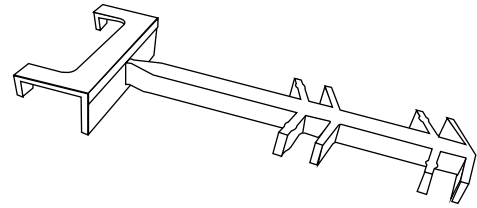

Corresponding Gridloc Clip

Acute Angle Clip	
Air Space 5/16" 7.9 mm Color / Style Options Gray Black	Air Space 3/4" 19.1 mm Color / Style Options Gray
Air Space 3/8 " 9.5 mm Color / Style Options Gray Black	Air Space 3/16 " 20.6 mm Color / Style Options Gray
Air Space 7/16 " 11.1 mm Color / Style Options Gray Black	
Air Space 1/2 " 12.7 mm Color / Style Options Gray Black	
Air Space 9/16" 14.3 mm Color / Style Options Gray Black	
Air Space 5/8 " 15.9 mm Color / Style Options Gray	
Air Space 11/16" 17.5 mm Color / Style Options Gray	
Air Space 3/4" 19.1 mm 316-68GL-580 Gray 400-68GL-580 Black