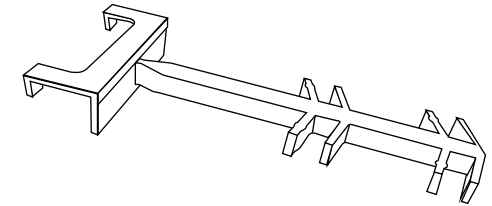

Standard Clip	
Air Space 3/8 " 9.5 mm Color / Style Options Helima Gray Gray Black	Air Space 5/8 " 15.9 mm Color / Style Options Gray Helima Gray Helima Black Black
Air Space 7/16 " 11.1 mm Color / Style Options Gray Helima Gray Black	Air Space 11/16 " 17.5 mm Color / Style Options Gray Black
Air Space 1/2 " 12.7 mm Color / Style Options Gray Helima Gray GED Black Helima Black Black	Air Space 3/4 " 19.1 mm Color / Style Options Gray Black
Air Space 9/16 " 14.3 mm Color / Style Options Gray Black	Air Space 3/16 " 20.6 mm Color / Style Options Gray Black

Duplex Clip
Air Space 5/16 " 7.9 mm Color / Style Options Black

Acute Angle Clip	
Air Space 3/8 " 9.5 mm Color / Style Options Black	Air Space 3/4 " 19.1 mm Color / Style Options Gray Black
Air Space 7/16 " 11.1 mm Color / Style Options Gray Black	Air Space 3/16 " 20.6 mm Color / Style Options Gray Black
Air Space 1/2 " 12.7 mm Color / Style Options Gray Black	
Air Space 9/16 " 14.3 mm Color / Style Options Gray Black	
Air Space 5/8 " 15.9 mm Color / Style Options Gray Black	
Air Space 11/16 " 17.5 mm Color / Style Options Gray Black