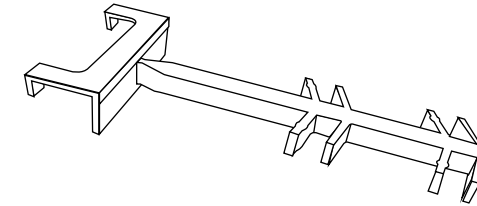

Corresponding Gridloc Clip

Size	Width
1/4" X 5/8"	0.019

Standard Clip		Acute Angle Clip	
Air Space 3/8 " 9.5 mm Color / Style Options Gray Black		Air Space 1/4 " 6.4 mm Color / Style Options Gray Black	Air Space 11/16" 17.5 mm Color / Style Options Gray Black
Air Space 7/16 " 11.1 mm Color / Style Options Gray Black		Air Space 5/16" 7.9 mm Color / Style Options Gray Black	Air Space 3/4" 19.1 mm Color / Style Options Gray Black
Air Space 1/2 " 12.7 mm Color / Style Options Gray Black		Air Space 3/8 " 9.5 mm Color / Style Options Gray Black	Air Space 3/16 " 20.6 mm Color / Style Options Gray Black
Air Space 9/16" 14.3 mm Color / Style Options Gray Black		Air Space 7/16 " 11.1 mm Color / Style Options Gray Black	
Air Space 5/8 " 15.9 mm Color / Style Options Gray Black		Air Space 1/2 " 12.7 mm Color / Style Options Gray Black	
Air Space 11/16" 17.5 mm Color / Style Options Gray Black		Air Space 9/16" 14.3 mm Color / Style Options Gray Black	
Air Space 3/4" 19.1 mm Color / Style Options Gray Black		Air Space 5/8 " 15.9 mm Color / Style Options Gray Black