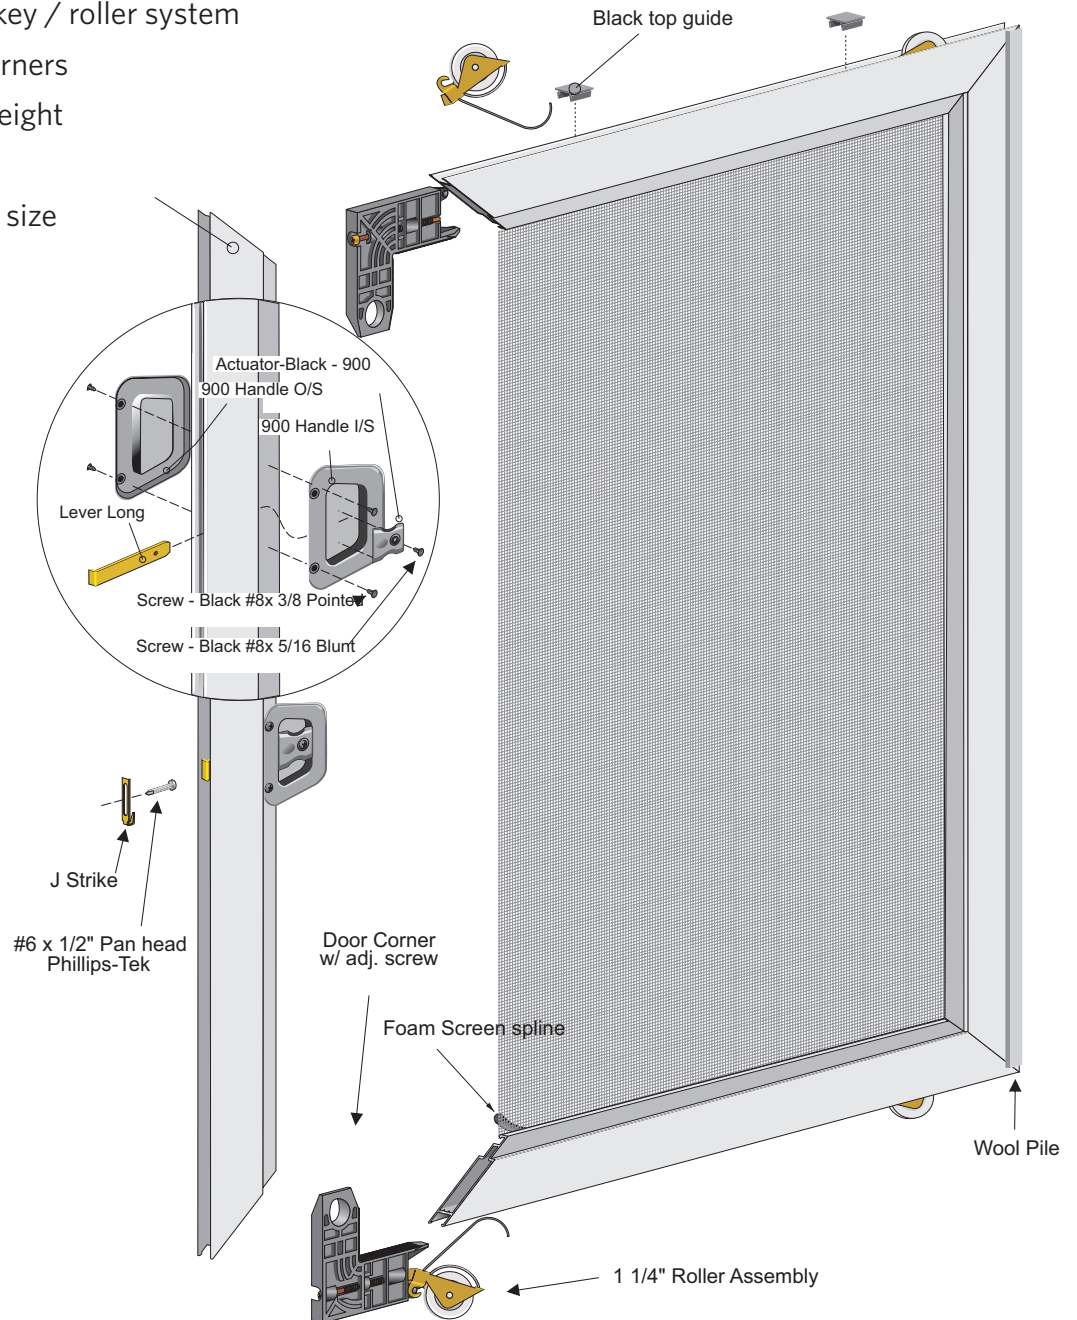

Features and Benefits

- Heavy duty extruded aluminum
 - Excellent structural strength
- Industry standard corner key / roller system
 - Side adjust on all four corners
- Easy to cut in width and height
 - 1.125" max on width
 - Height can be cut to any size

900 Series

R1-900 series door screen

Our Parts, Your Choice

Size	Colors Available	Wheel Type		Quantity
	White, Almond, Clear Anodized, Bronze	Nylon 	Steel 	
30 x 81				
36 x 81				
48 x 81				
60 x 81				
36 x 96				
48 x 96				